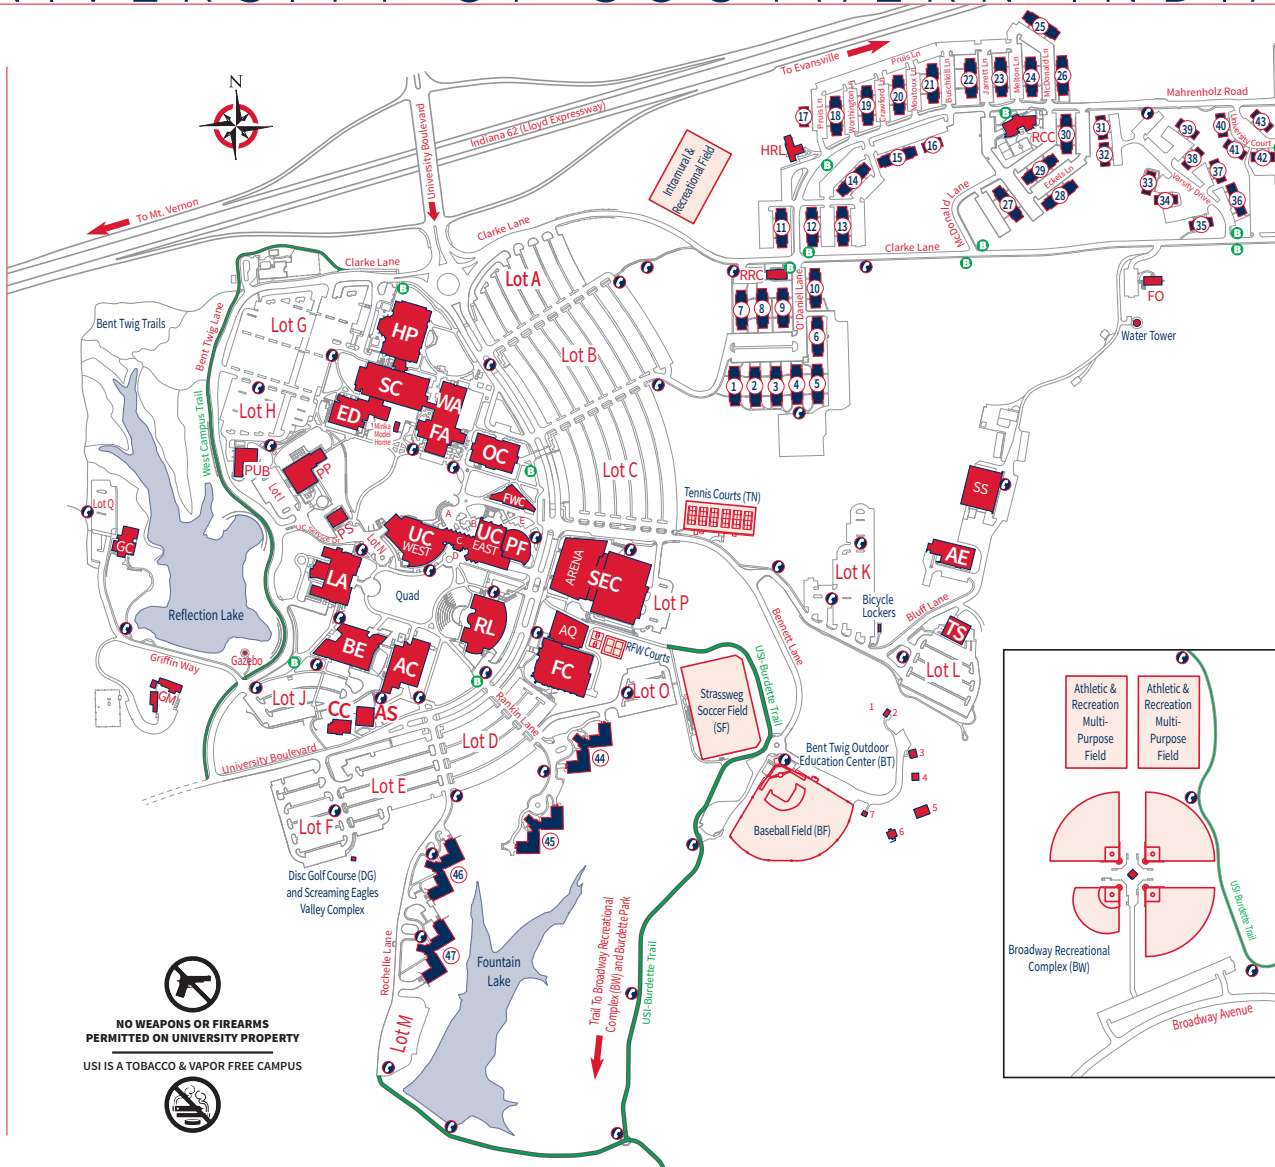

Housing Legend

- Housing and Residence Life Center **HRL**
- Residence Life Community Center **RCC**
- Residence Life Resource Center **RRC**

- Baker Building-McDonald East **31**
- Bayh Building-O'Daniel North **21**
- Bigger Building-O'Daniel South **1**
- Boon Building-O'Daniel South **6**
- Bowen Building-O'Daniel North **19**
- Branch Building-McDonald West **25**
- Branigan Building-O'Daniel North **12**
- Chase Building-McDonald East **41**
- Craig Building-O'Daniel North **18**
- Dunning Building-O'Daniel South **8**
- Durbin Building-McDonald West **30**
- Gates Building-O'Daniel North **17**
- Gray Building-McDonald East **34**
- Goodrich Building-McDonald West **24**
- Governors Hall **45**
- Hammond Building-McDonald East **37**
- Hanly Building-McDonald West **29**
- Hendricks Building-O'Daniel South **5**
- Hendricks Building-McDonald East **32**
- Hovey Building-McDonald East **42**
- Jackson Building-McDonald West **22**
- Jennings Building-O'Daniel South **10**
- Lane Building-McDonald East **38**
- Leslie Building-O'Daniel North **15**
- Marshall Building-McDonald West **27**
- Matthews Building-McDonald East **40**
- McCray Building-McDonald West **23**
- McNutt Building-O'Daniel North **14**
- Morton Building-McDonald East **39**
- Mount Building-McDonald East **43**
- Newman Hall **44**
- Noble Building-O'Daniel South **3**
- O'Bannon Hall **46**
- Orr Building-O'Daniel North **20**
- Porter Building-McDonald East **35**
- Ralston Building-McDonald West **26**
- Ray Building-O'Daniel South **4**
- Ruston Hall **47**
- Saletta Building-McDonald West **28**
- Schricker Building-O'Daniel North **11**
- Townsend Building-O'Daniel North **13**
- Wallace Building-O'Daniel South **2**
- Welsh Building-O'Daniel North **16**
- Whitcomb Building-O'Daniel South **7**
- Willard Building-McDonald East **36**
- Williams Building-McDonald East **33**
- Wright Building-O'Daniel South **9**