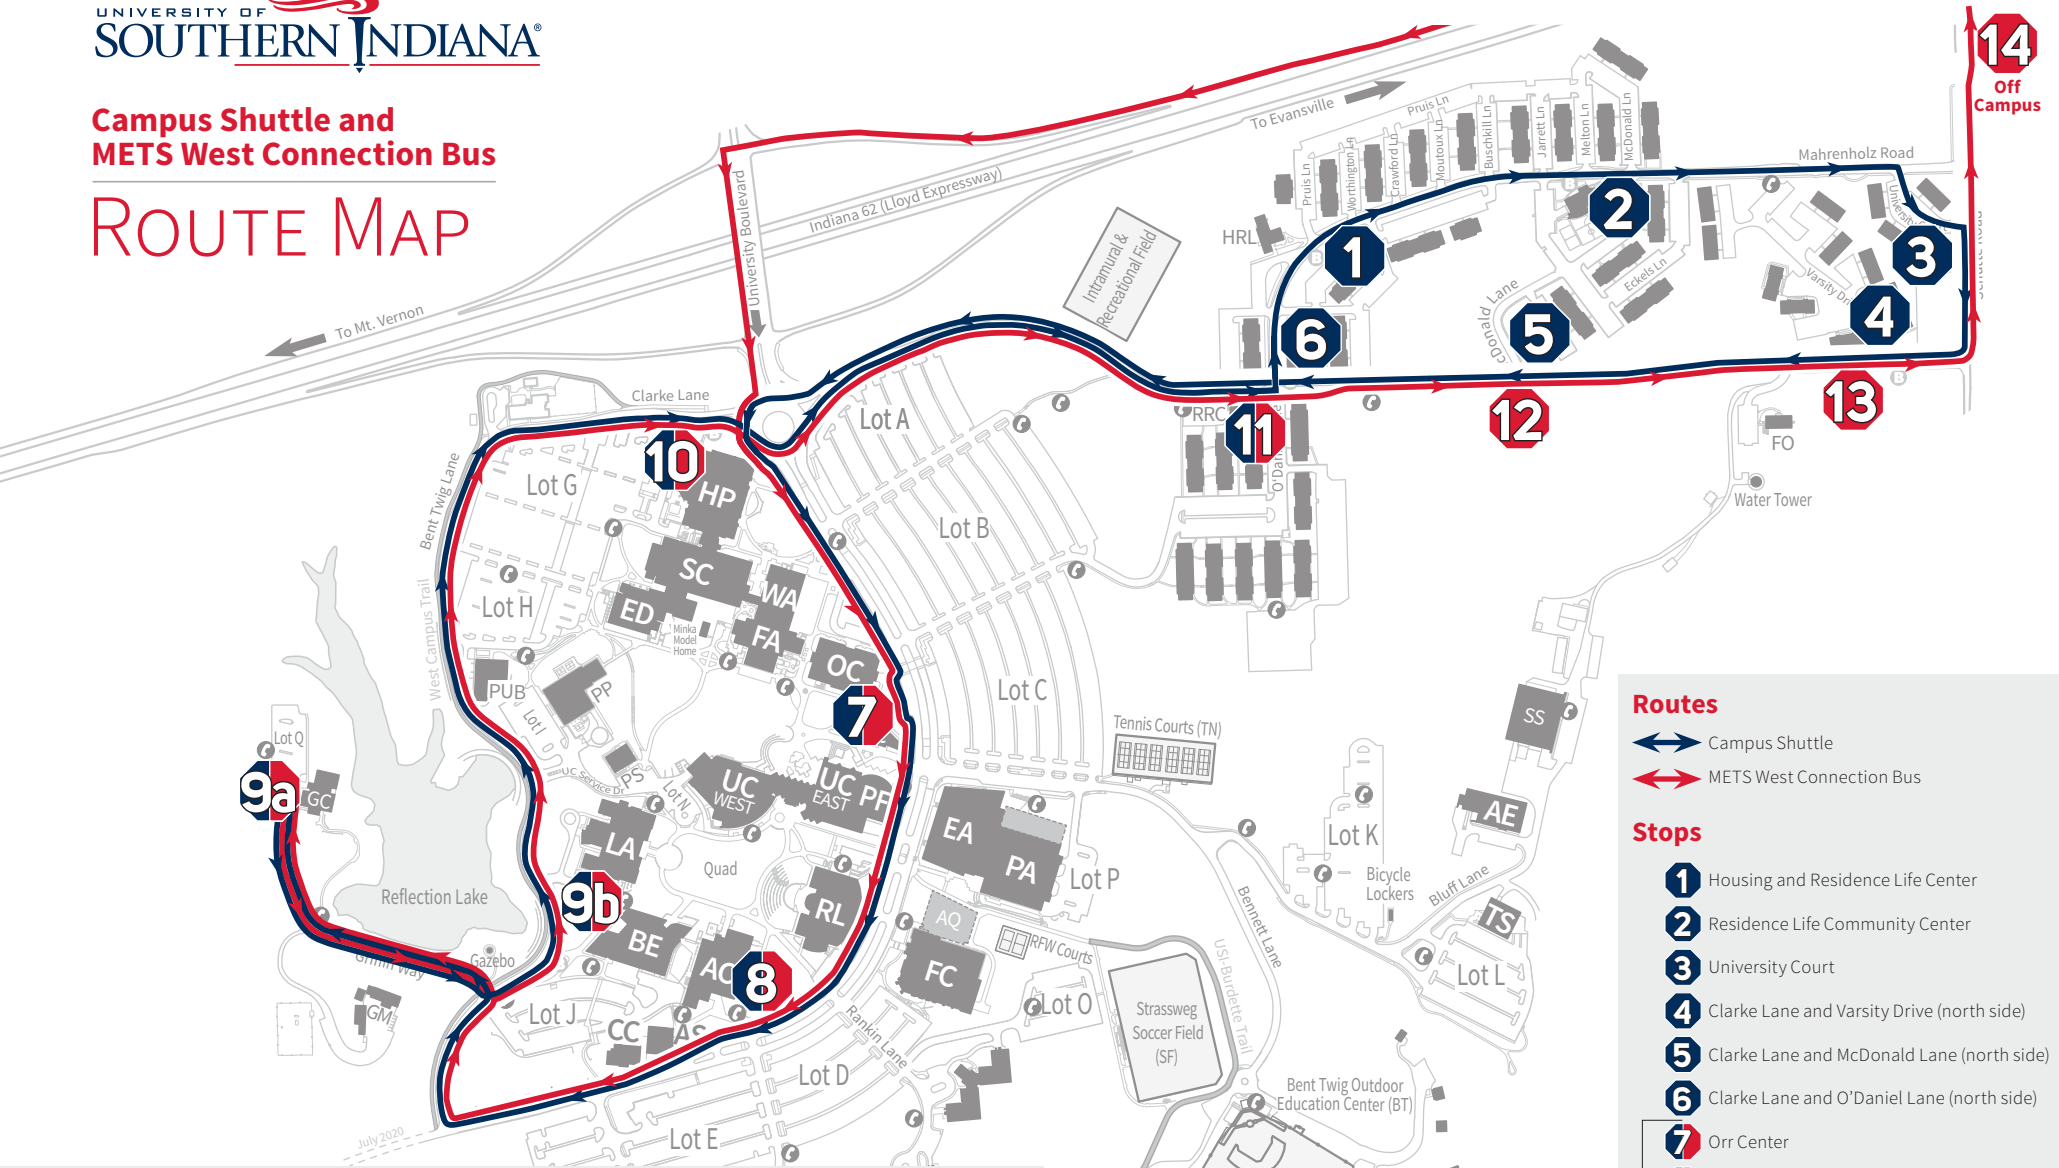

**Campus Shuttle and
METS West Connection Bus**

ROUTE MAP

Building Legend

Applied Engineering Center	AE Housing and Residence Life Center	HRL Residence Life Resource Center	RRC
Arts Center	AC Liberal Arts Center	LA Rice Library	RL
Art Studio	AS Orr Center	OC Science Center	SC
Business and Engineering Center	BE Performance Center	PF Screaming Eagles Arena	EA
Dowhie Ceramics Center	CC Physical Activities Center (PAC)	PA Support Services Center	SS
Education Center	ED Physical Plant Service Center	PP Theatre Support Center	TS
Forum Wing	FA Public Safety Building	PS University Center	UC
USI Foundation	FO Publishing Services Center	PUB Wright Administration Building	WA
Fuquay Welcome Center	FWC Recreation, Fitness and Wellness Center	FC	
Griffin Center	GC	RCC	
Health Professions Center	HP Residence Life Community Center		

Routes

- Campus Shuttle
- METS West Connection Bus

Stops

- 1** Housing and Residence Life Center
- 2** Residence Life Community Center
- 3** University Court
- 4** Clarke Lane and Varsity Drive (north side)
- 5** Clarke Lane and McDonald Lane (north side)
- 6** Clarke Lane and O'Daniel Lane (north side)
- 7** Orr Center
- 8** Arts Center
- 9a** Griffin Center
- 9b** Business and Engineering Center
- 10** Health Professions Center
- 11** Residence Life Resource Center (south side)
- 12** Clarke Lane and McDonald Lane (south side)
- 13** Clarke Lane and Varsity Drive (south side)
- 14** Eagle Village and Off-Campus (30 minutes)

shared stops