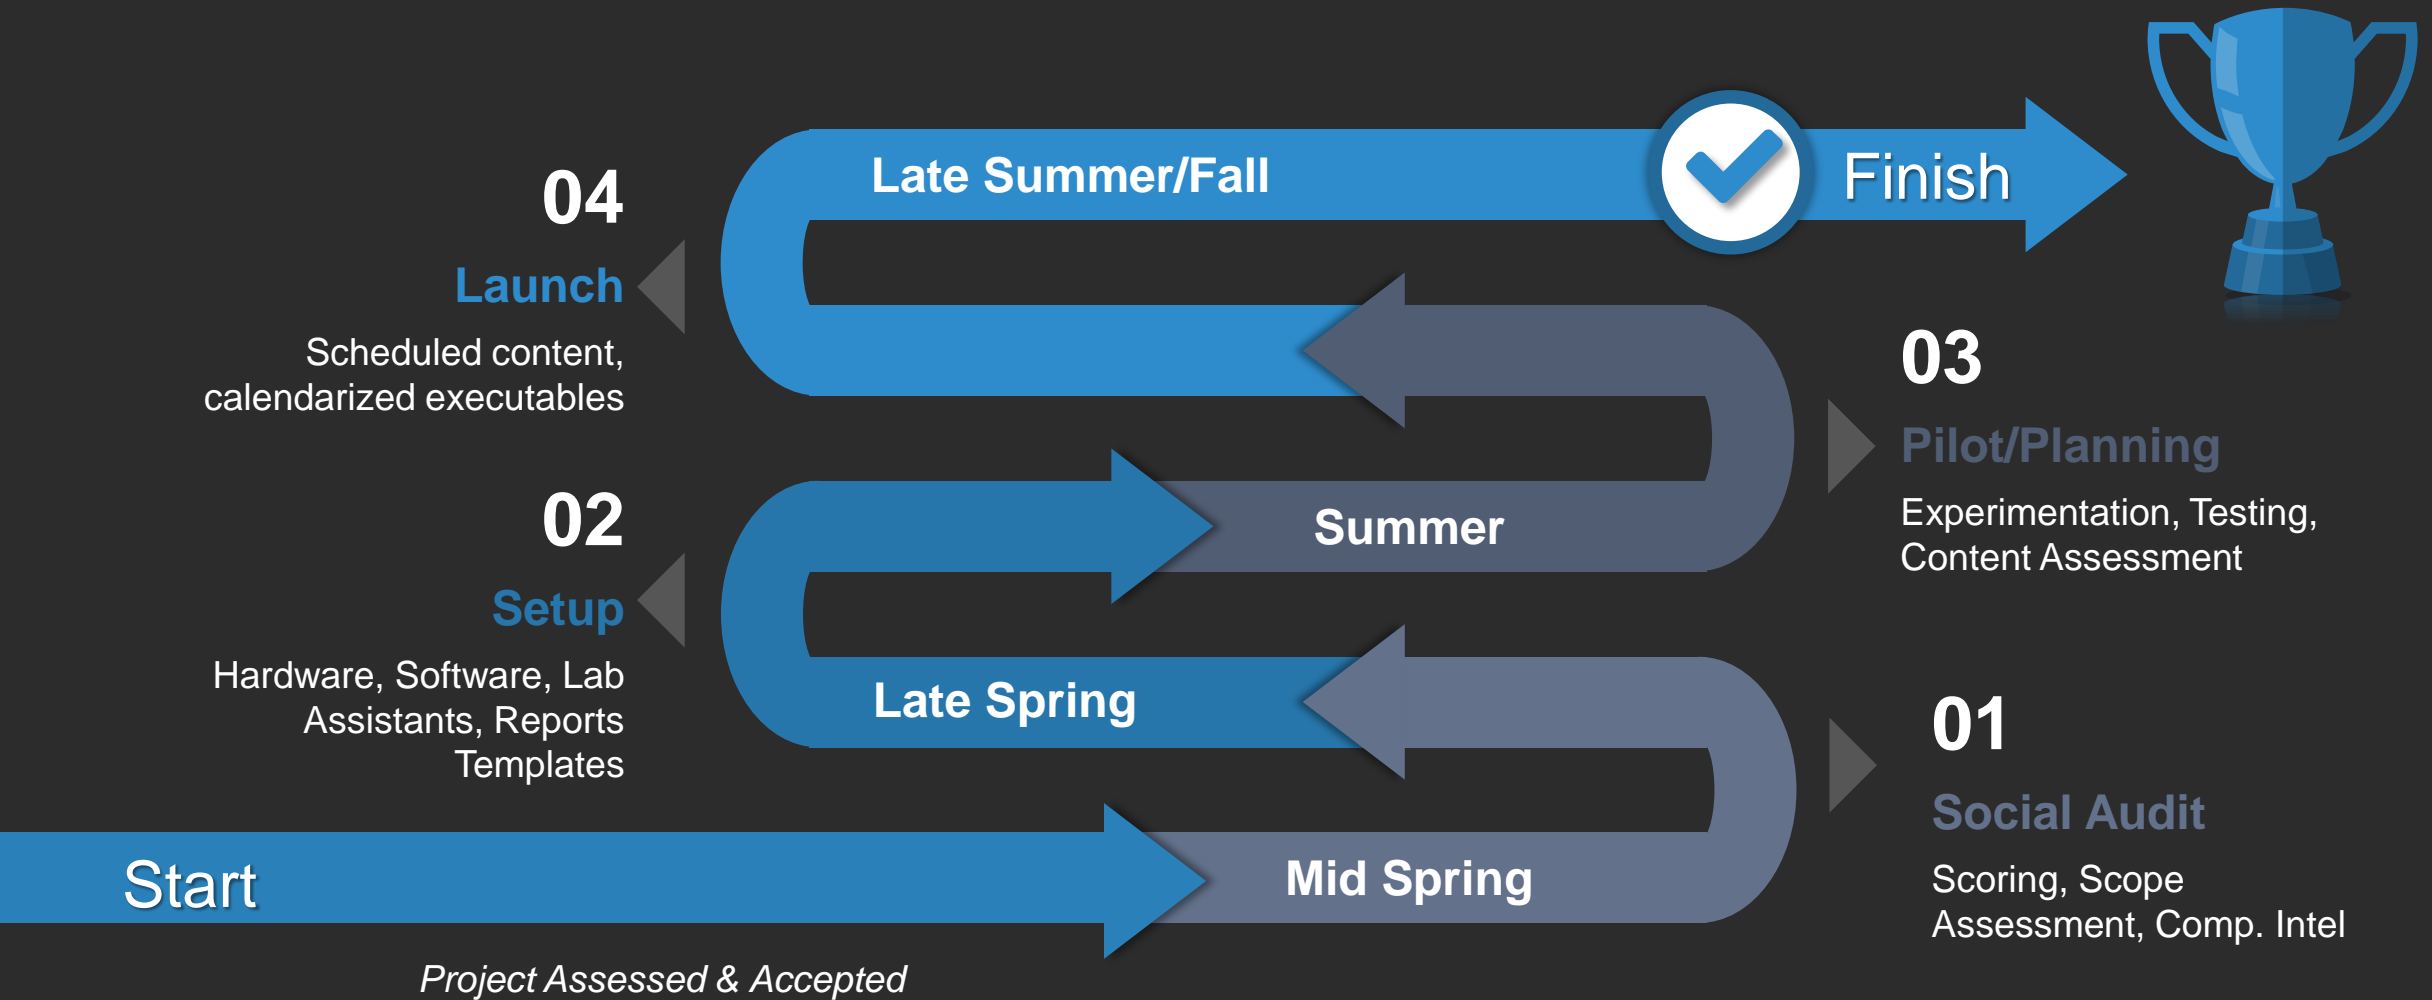

Strategic Social Media Lab

Launch Process

Social Media Audit

Assessments will include examining the RCOB's SM accounts, recent engagements, and varied reach. Also, look for a survey.

Scorecards – All activities counted and qualified

Channels -

Social Platforms & Audiences Assessed

Engagements – Dialogic exchanges examined

Sentiment-

Positive, Negative, Neutral & Ambiguous Activities tabulated

Foundational Cycle Codification

Adobe Cloud: Editing & Production

The screenshot shows the Hootsuite website interface. At the top, there's a navigation bar with the Hootsuite logo, a search bar, and links for 'Products', 'Plans', 'Education', 'Sign Up', and 'Log In'. Below the navigation bar, there are four main sections: 'My Videos', 'My Posts', 'My Tweets', and 'My Analytics'. The central focus is a large promotional banner with the text: 'Manage all your social media in one place'. Below this, it says 'From finding prospects to serving customers, Hootsuite helps you do more with your social media.' There are two buttons: 'Start Your Free 30-Day Trial' and 'Compare Plans'. The background of the banner shows a collage of social media posts, including a video of a dog and a tweet about a bakery.

Social ROI

Measurement

So our SM Team can collaborate effectively, track assignments, and measure SM impact.

Editing Bay & Podcasting Stations

- Current ideas include Economics, Management, and Mobile Marketing
- Mac Pros, Mixer, Voice Capture
- Screenflow, SCoM, Audacity
- Lab Support Staff can help with Training